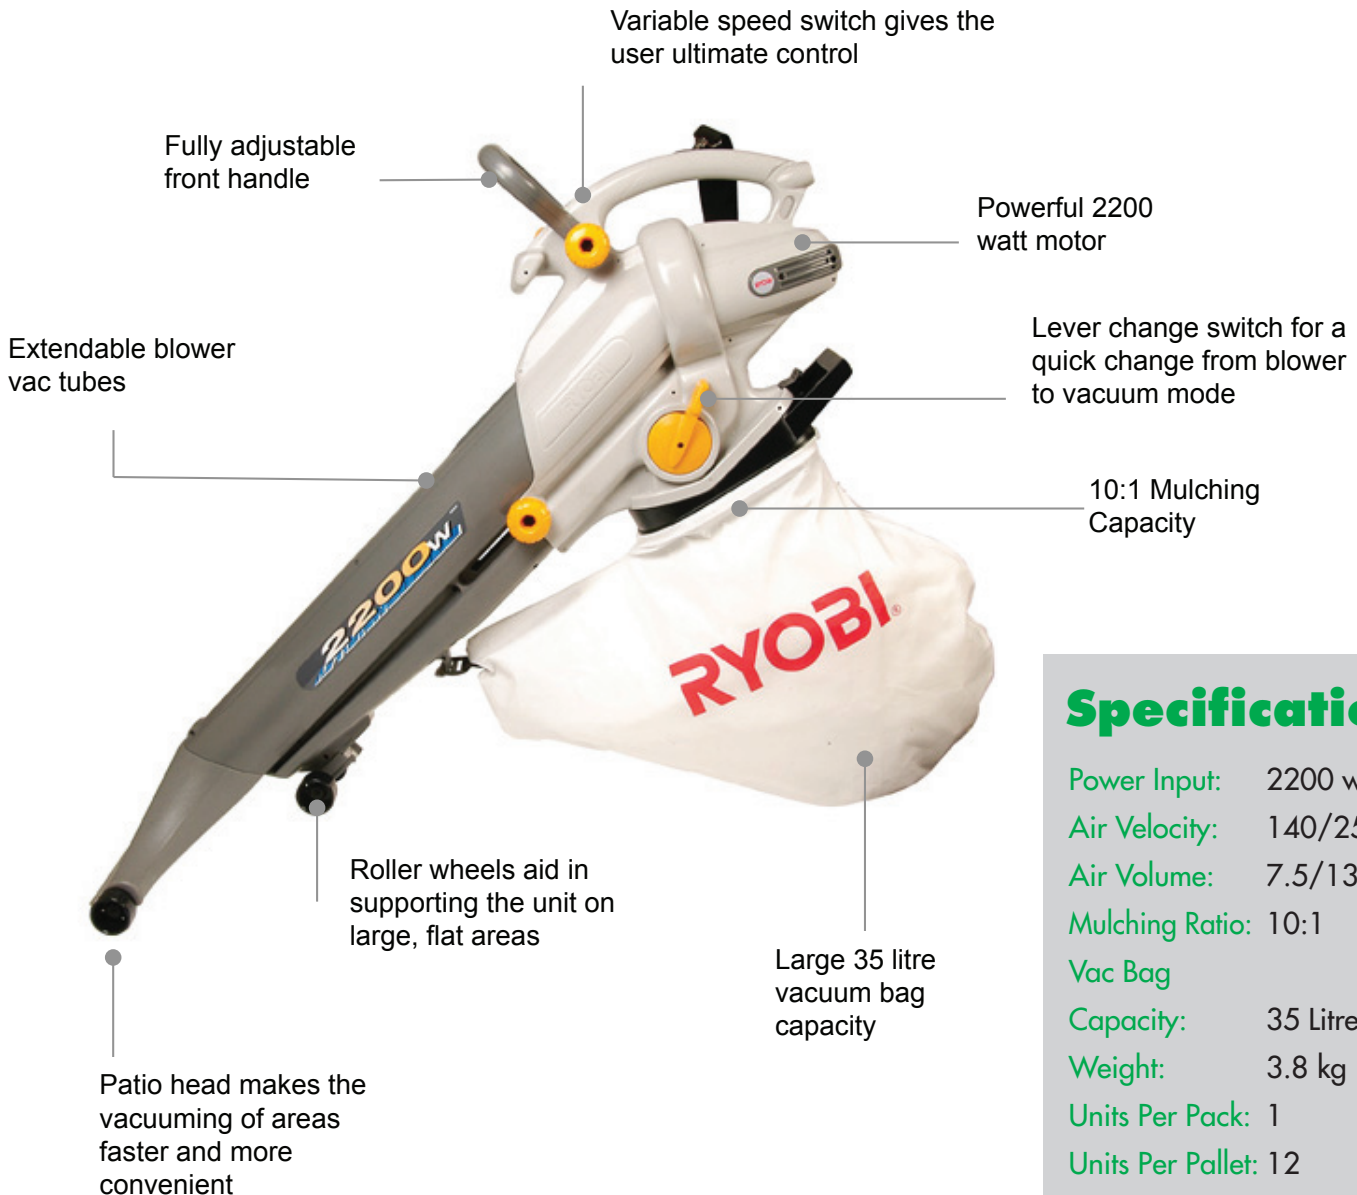

RESV2010V

Fineline: 3411351
EAN: 49 60673 68344 2

2200 Watt Variable Speed Mulching Blower Vacuum

Included as Standard: Large Capacity Vacuum Bag, Roller Wheels, Patio Head, Shoulder Strap and Adjustable Front Handle.

RESV2010V Power Garden

Note: Specifications may change without notice

Specifications

Power Input:	2200 watt
Air Velocity:	140/252 km/h
Air Volume:	7.5/13 m ³ /min
Mulching Ratio:	10:1
Vac Bag	
Capacity:	35 Litre
Weight:	3.8 kg
Units Per Pack:	1
Units Per Pallet:	12
Carton Size:	770x230 x465mm

Available at

Unique Selling Point: Extendable blower vacuum tubes for increased ergonomics.

RYOBI®