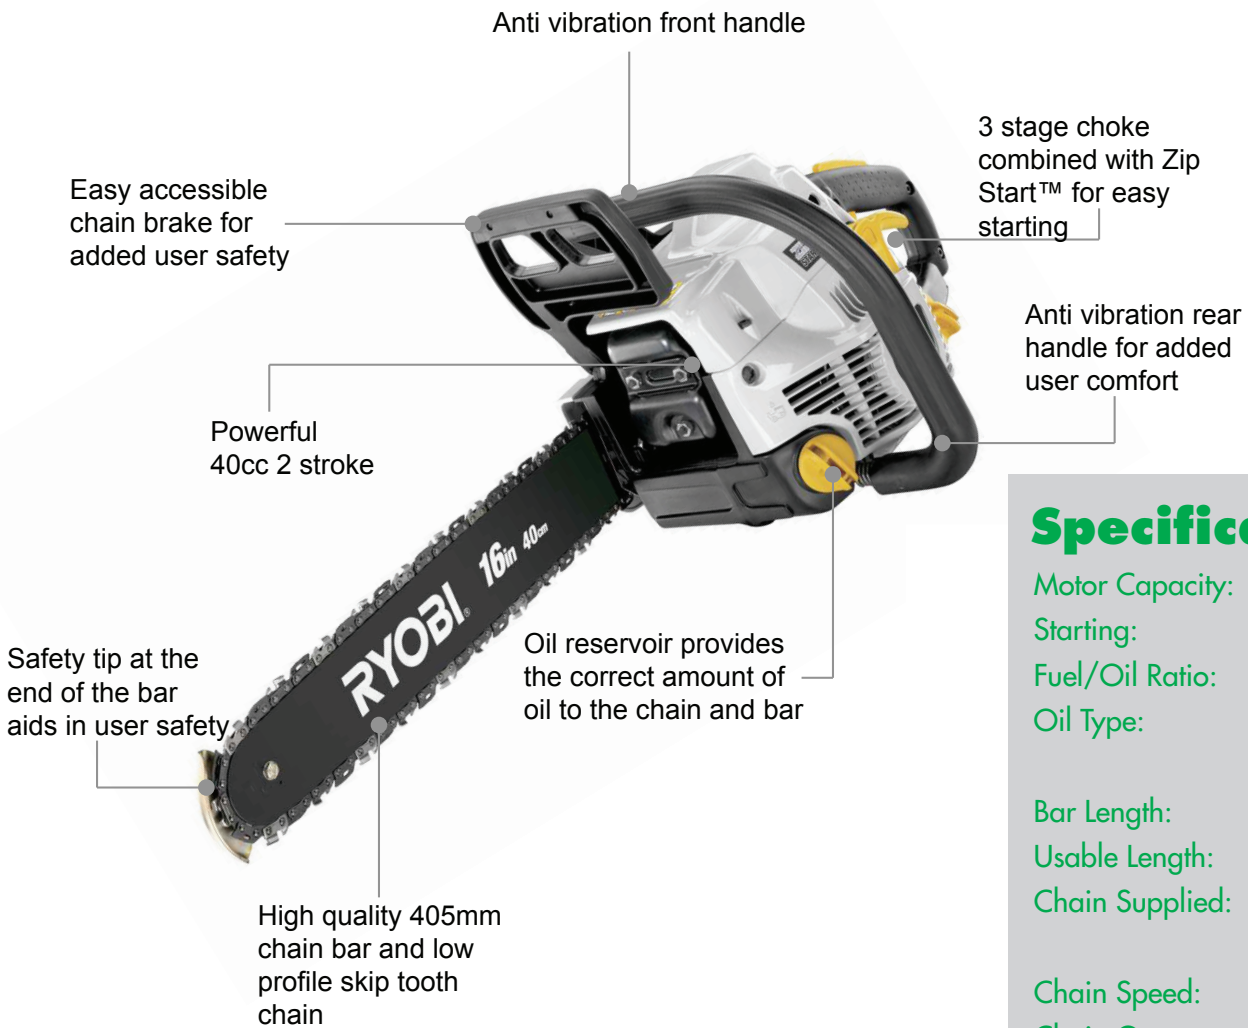

PCN4040

40cc 2 Stroke 405mm Petrol Chain Saw

Fineline: 3411204
EAN: 48 92210 80616 1

PCN4040
Power Garden

Included as Standard: Spark Plug Spanner, 75ml Bottle Of Synthetic 2 Stroke Oil, 405mm Cutting Chain, Chain Bar, Chain Bar Cover

Note: Specifications may change without notice

Specifications

Motor Capacity:	40cc
Starting:	Zip Start™
Fuel/Oil Ratio:	50:1
Oil Type:	Synthetic 2 Stroke
Bar Length:	405mm
Usable Length:	330mm
Chain Supplied:	Oregon 33SL- 66
Chain Speed:	23m/sec
Chain Gauge:	1.27mm
Chain Pitch:	8.26mm
No of Cutters:	66
Noise Rating:	110 dB(A)
Weight:	5.1 kg
Units Per Pack:	1
Units Per Pallet:	32
Carton Size:	610x260x280mm

Available at

Unique Selling Point: Powerful 40cc 2 stroke motor.

RYOBI®