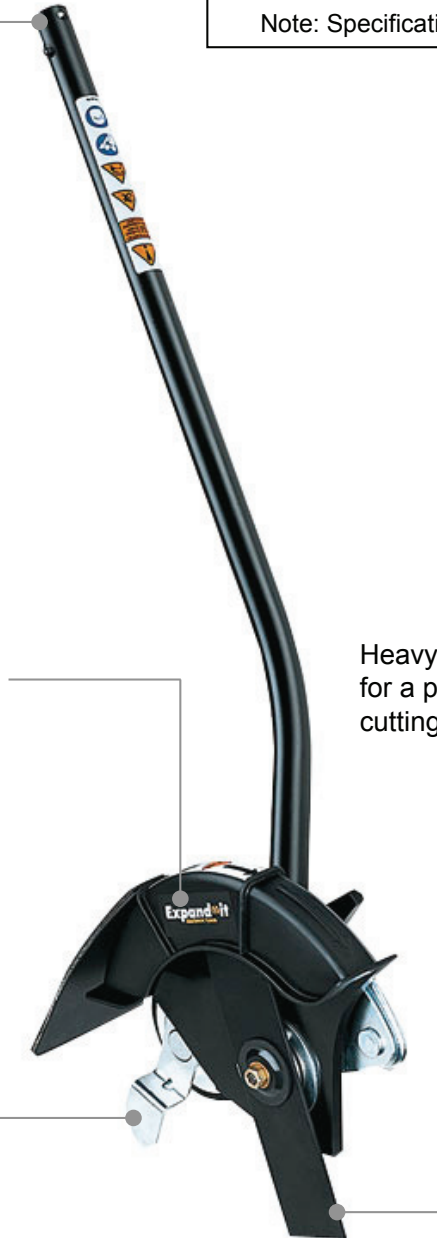

AED03

Expand It™ Edger Attachment

Fineline: 3411466
EAN: 48 92210 80095 4

AED03 Power Garden

Included as Standard: Blade, Depth Guide with Wheel

Note: Specifications may change without notice

Attaches quickly and easily to past and present Ryobi and Homelite attachment capable units

Adjustable depth setting allows for cleaner cutting

Large guide with wheel gives complete control while in use

Heavy duty metal for a professional cutting edge

Specifications

Maximum	
Cutting Depth:	50mm
Weight:	2.3kg
Units Per Pack:	1
Units Per Pallet:	28
Carton Size:	335 x 165 x 880mm

Expand It™
Attachment System

Available at

Unique Selling Point: Suits all past and present Ryobi and Homelite attachment capable units plus many other brands.

RYOBI®